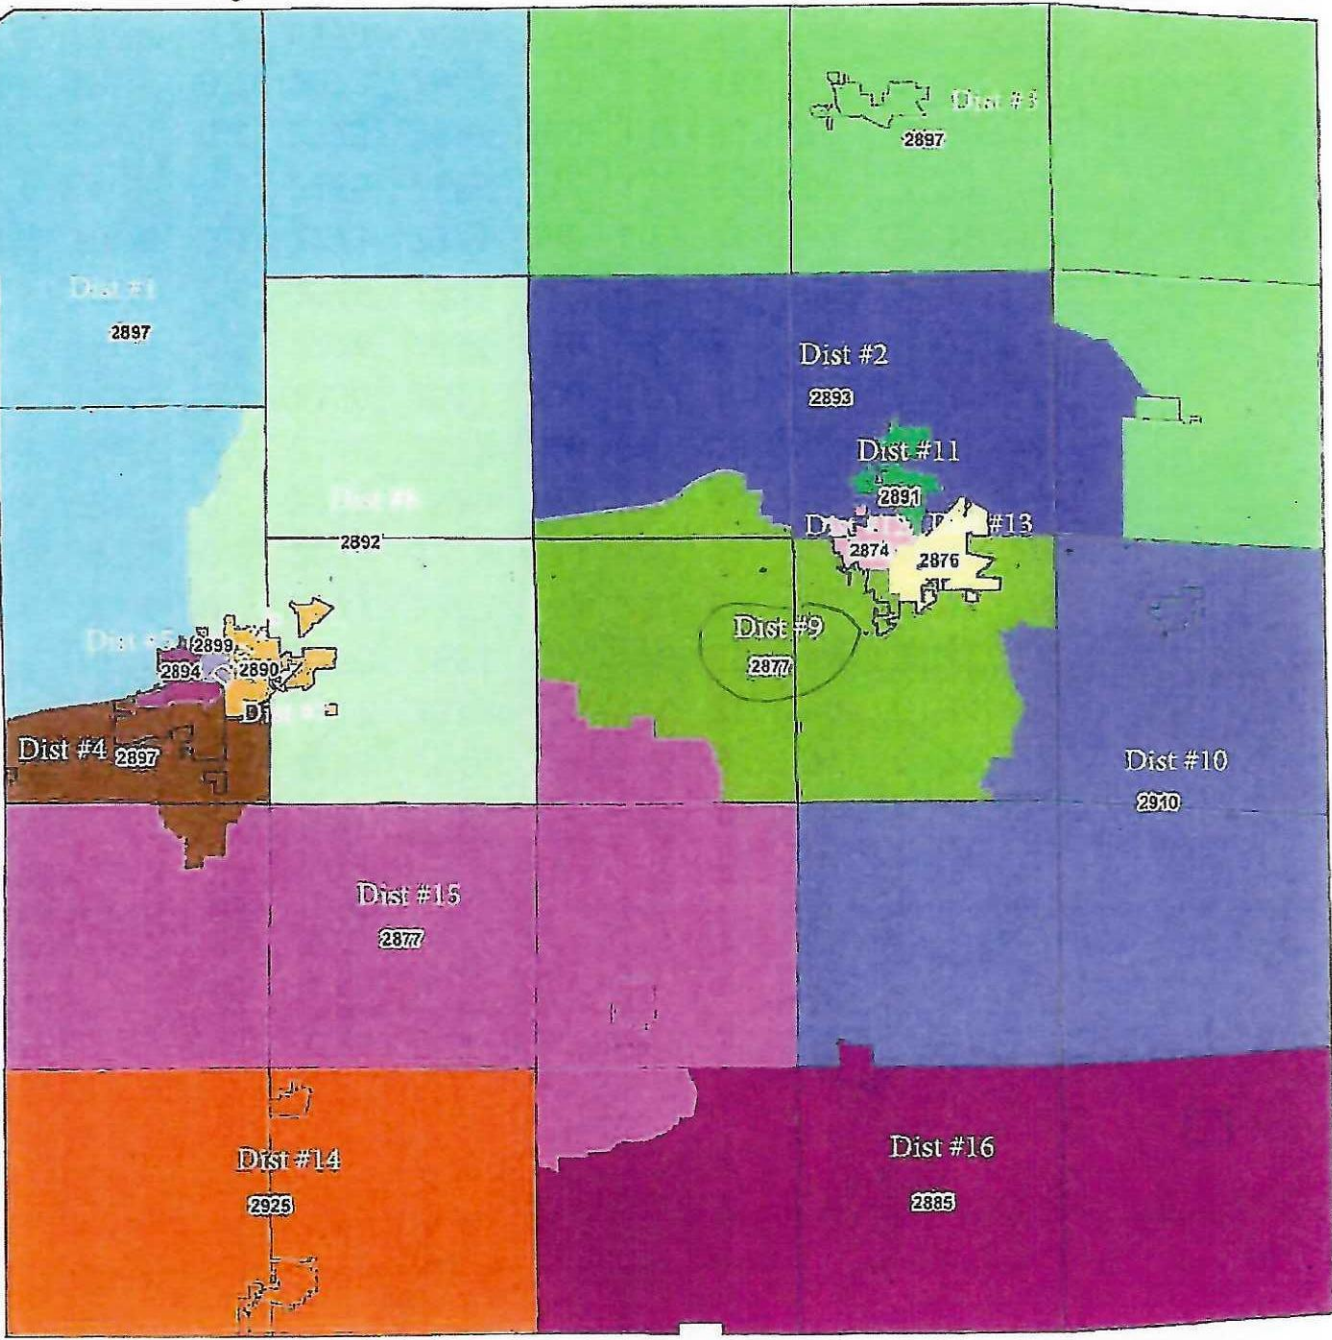

Current County Supervisor Districting MAP

Trempealeau

La Crosse

Juneau

DISCLAIMER: This map is not guaranteed to be accurate, correct, current, or complete and conclusions drawn are the responsibility of the user.

Vernon

Sauk

Tentative Proposed Supervisor Redistricting Map

Option
Plan
C

Legend

- 1
- 2
- 3
- 4
- 5
- 6
- 7
- 8
- 9
- 10
- 11
- 12
- 13
- 14
- 15
- 16
- Municipal Boundaries

Districts are labeled
total population