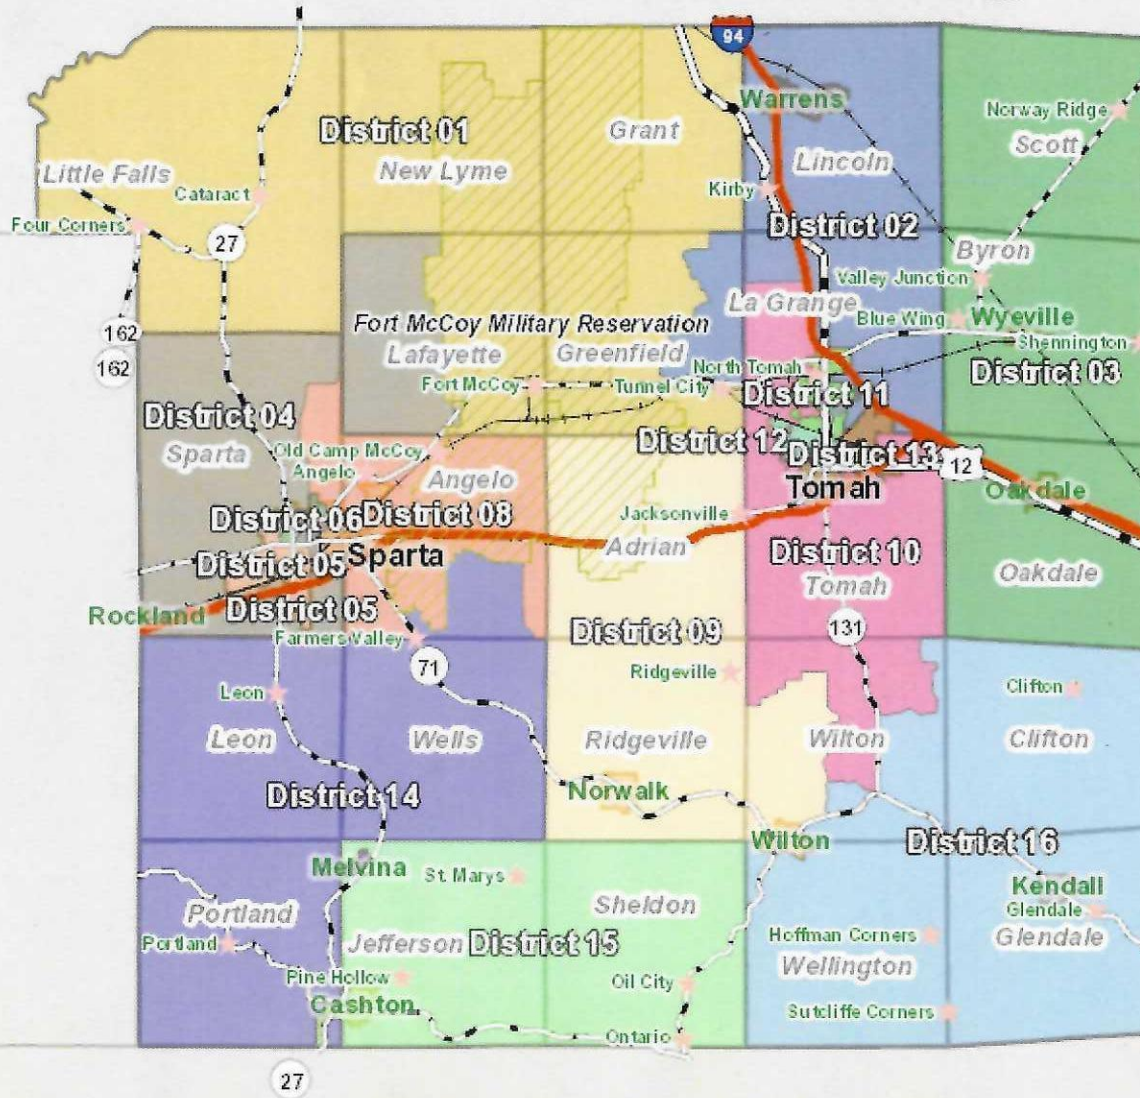

Current County Supervisor Districting MAP

Trempealeau

La Crosse

Juneau

DISCLAIMER: This map is not guaranteed to be accurate, correct, current, or complete and conclusions drawn are the responsibility of the user.

Vernon

Sauk

Tentative Proposed Supervisor Redistricting Map

Option
Plan
C

Legend

- 1
- 2
- 3
- 4
- 5
- 6
- 7
- 8
- 9
- 10
- 11
- 12
- 13
- 14
- 15
- 16
- Municipal Boundaries

Districts are labeled
total population